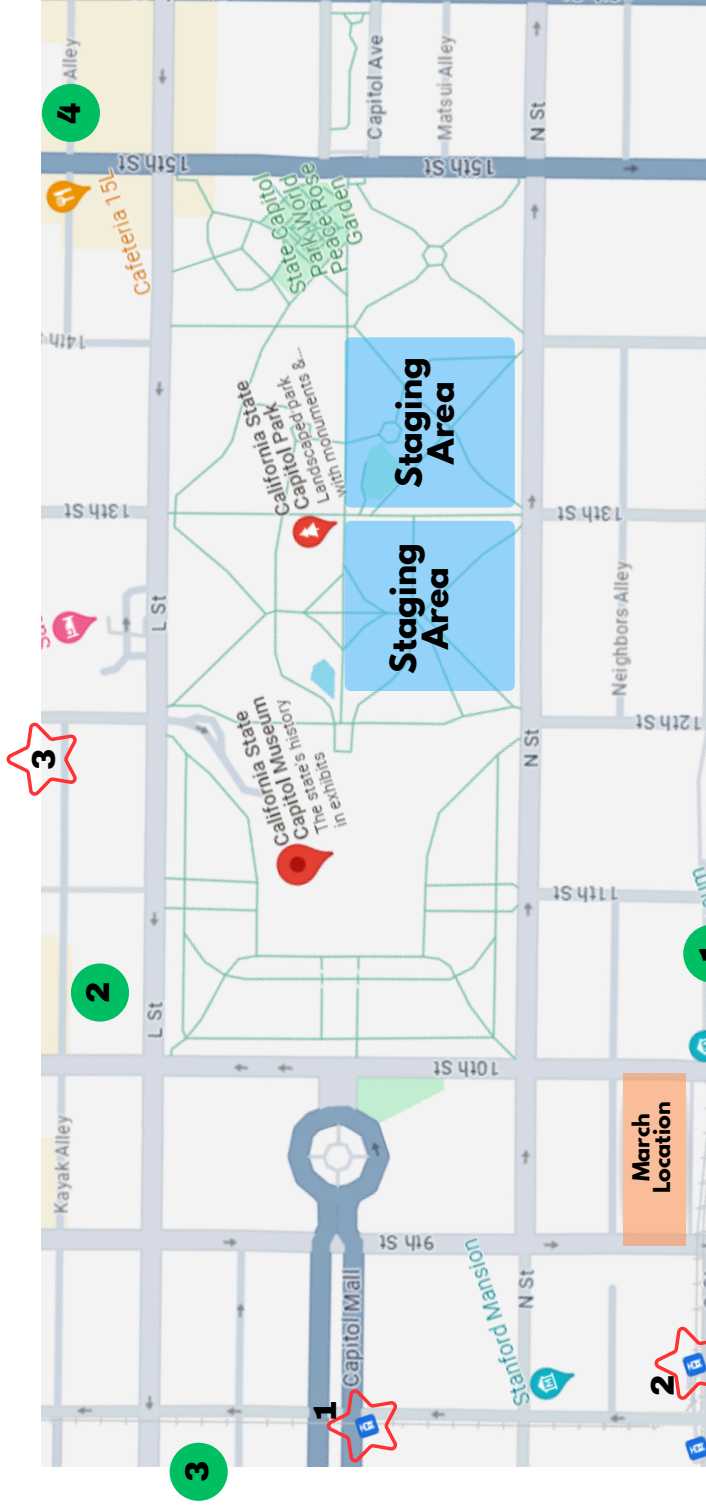

MAYDAY MAYDAY DON'T DELAY!

California State Capitol
10th and L Street, Sacramento, CA
May 21st, 2024 - 10am

Map on Back

MAYDAY MAYDAY DON'T DELAY

10am Staging will be in Area 27 & 34 - (Highlighted in the Blue)

10:30am - Speakers begin

12:00pm - March to Swing Space (Highlighted in Orange)

Closest Light Rails

- 1 8th & Capitol Station (WB) .4miles
- 2 8th & o (WB) .5 miles
- 3 Cathedral Square station (EB) .4miles

Parking Garage Locations

- 1 DGS Parking Garage (.4miles)
1500 10th Street, Sacramento, CA
- 2 1000K Street Parking Garage (.3miles)
1125 10th Street, Sacramento, CA
- 3 S&P Parking Garage (.3miles)
1209 L Street, Sacramento, CA
- 4 1500 K Street Parking Garage (.5 miles)
1500 K Street, Sacramento, CA